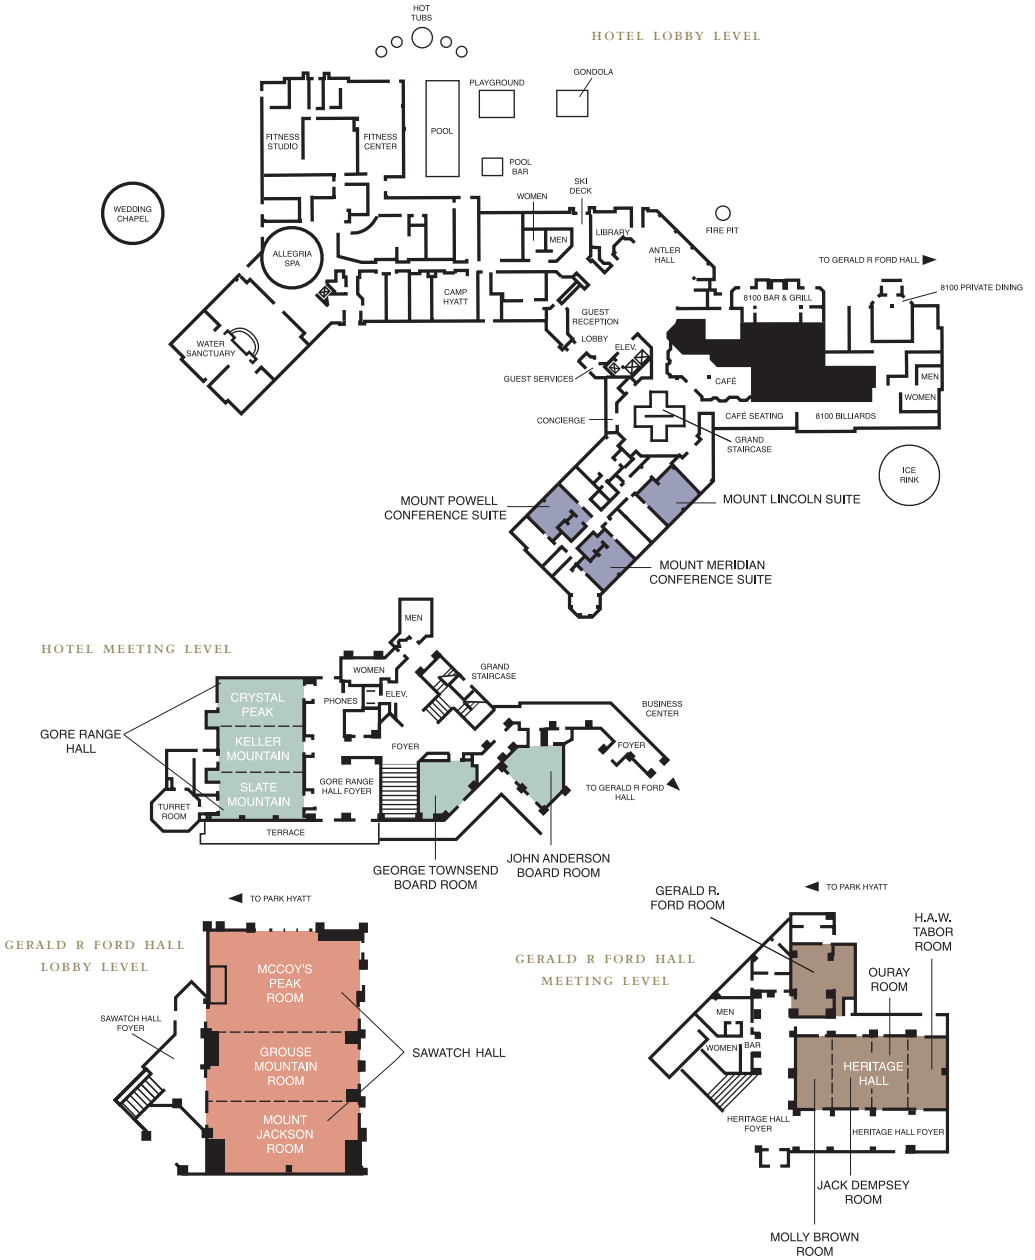

FLOOR PLANS

MEETING FACILITIES

- Over 20,000 square feet of flexible indoor and outdoor meeting space, including three boardrooms
- 13 intimate meeting rooms with rustic pine, Colorado granite, wrought iron and wood moulding, antler chandeliers and large windows with scenic vistas and natural light
- Creative culinary and beverage specialists
- Personalized service from a dedicated convention services staff
- High-speed Internet